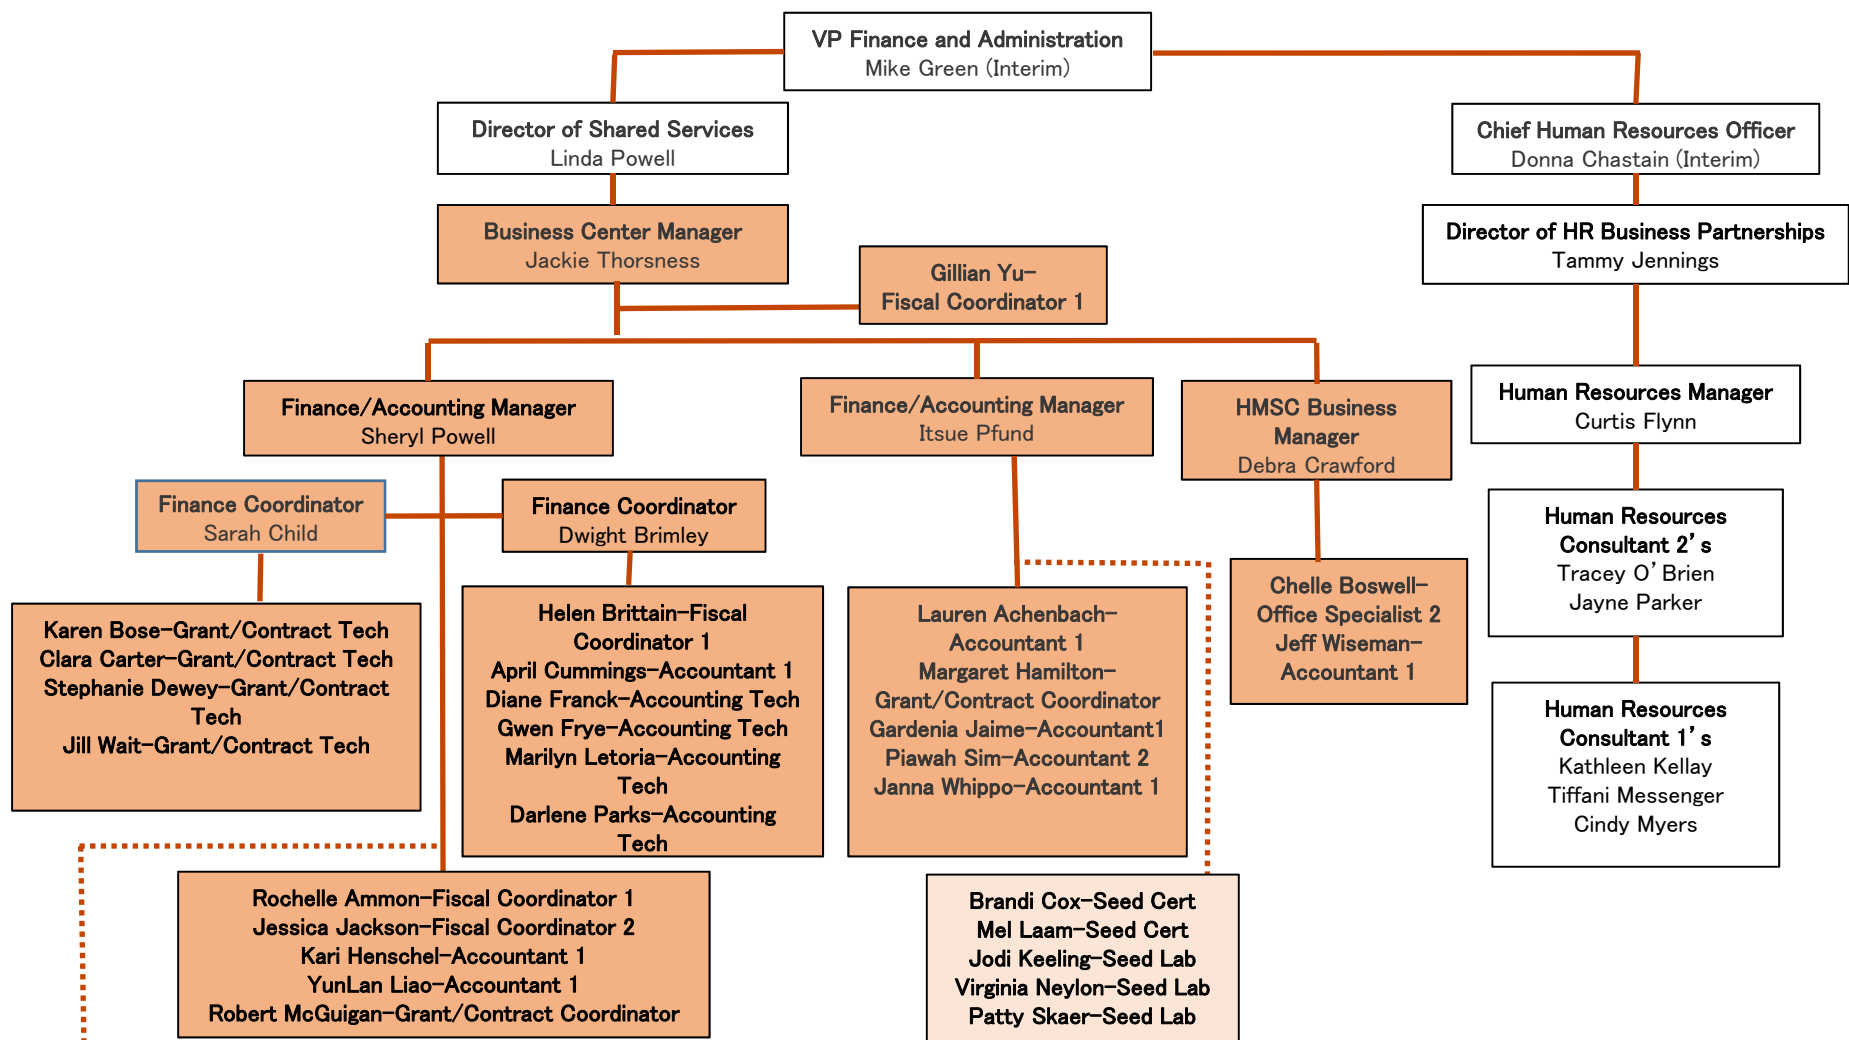

Agricultural Sciences and Marine Sciences Business Center Organization Chart May 2017

Blaine Baker-BPP
Kathy DeBellis-IPPC
Stations

Computer Coordinator: Dwight Brimley
 Key Coordinator: Dwight Brimley
 Telephone Coordinator: Dwight Brimley
 Website Coordinator: Sheryl Powell
 Student Supervisor: Sheryl Powell

F&A Unit Assignments for Sheryl

AG ED	ADMIN	CBARC	KBREC
ANRS	AQUA	COARC	MCAREC
BPP	BRR	EOARC	MES
EMT	EOU AG	FIC	NWREC
IPPC	SUN GRANT	HAREC	SOREC

CHEM	EESC	PHHS	MICRO	STAT
VET	MED			

F&A Unit Assignments for Itsue