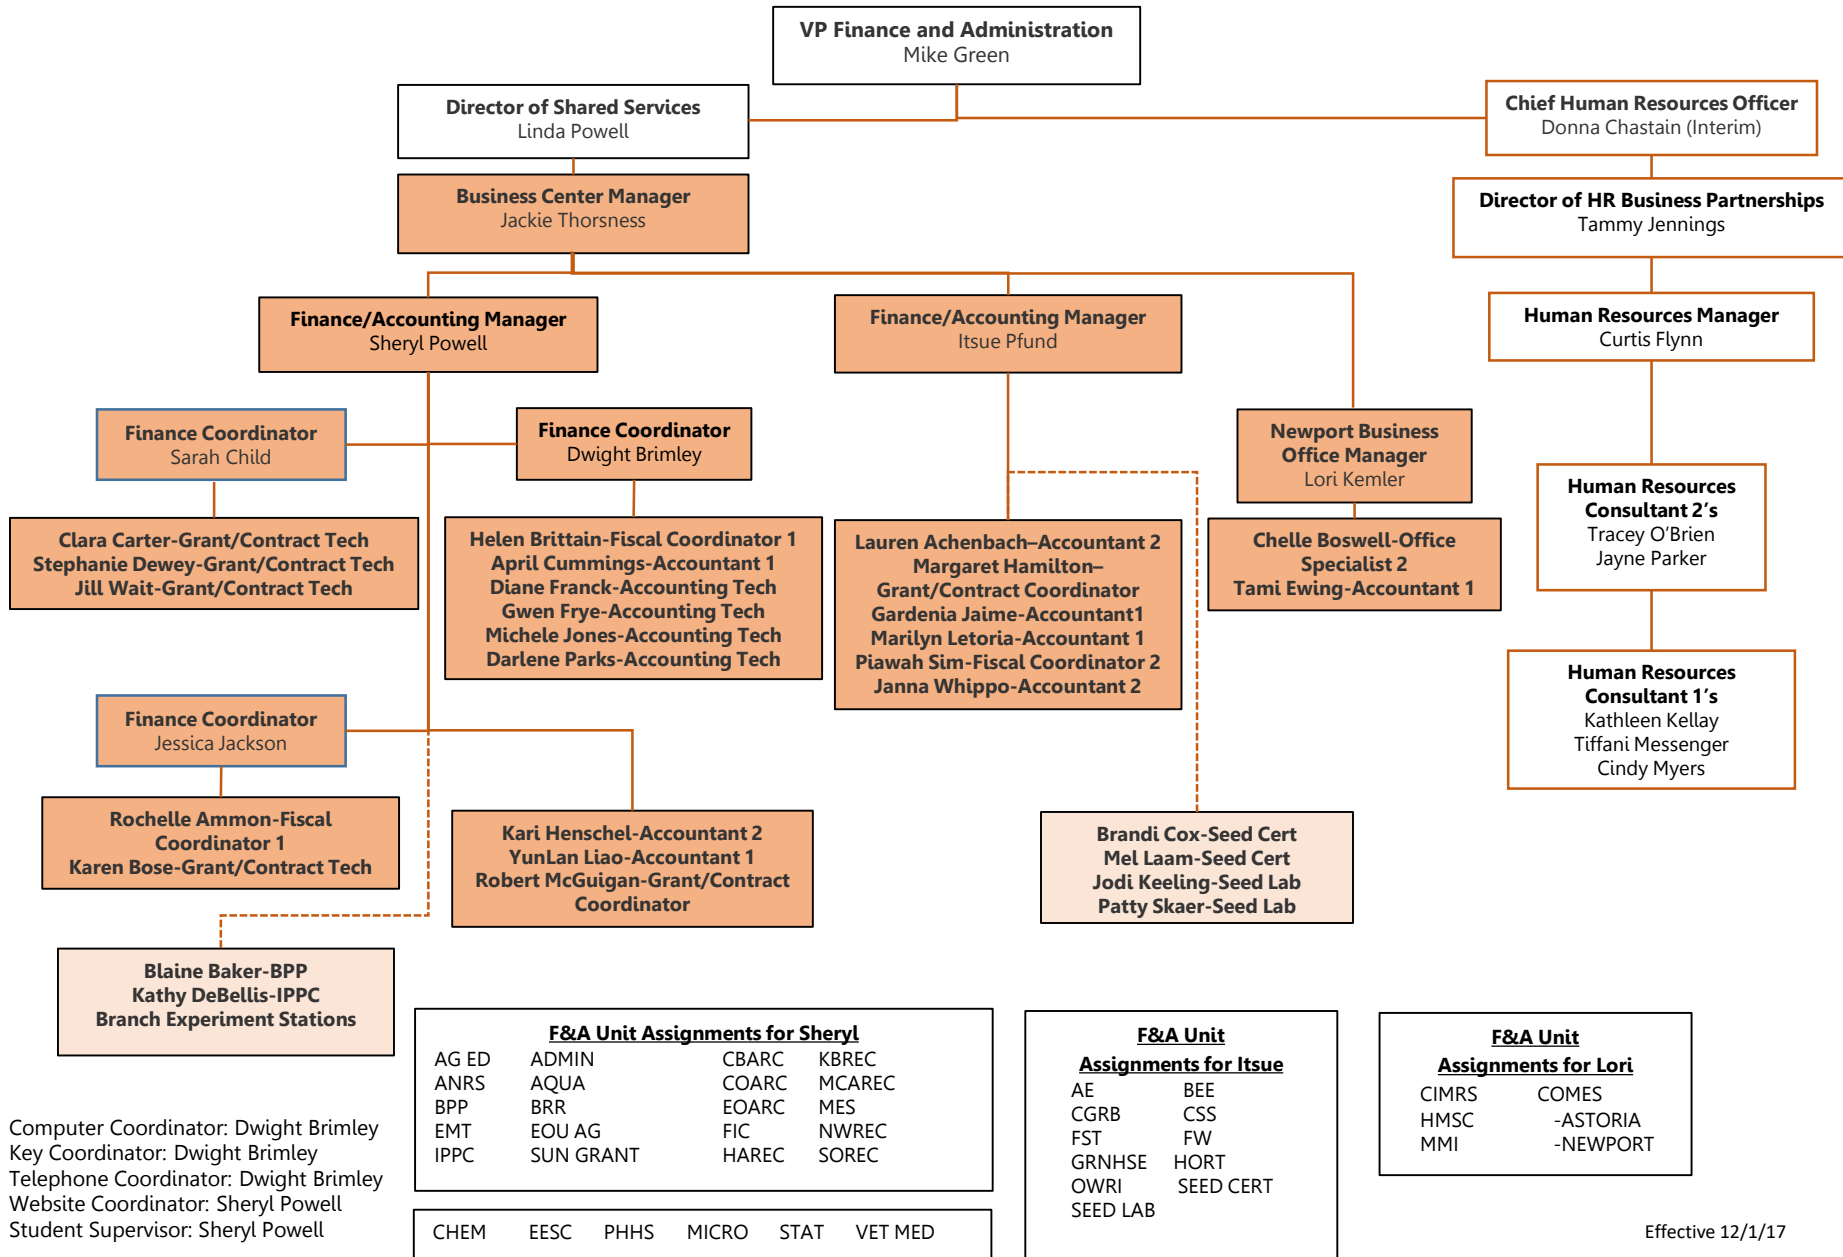

Agricultural Sciences and Marine Sciences Business Center Organization Chart

Computer Coordinator: Dwight Brimley
 Key Coordinator: Dwight Brimley
 Telephone Coordinator: Dwight Brimley
 Website Coordinator: Sheryl Powell
 Student Supervisor: Sheryl Powell

F&A Unit Assignments for Sheryl

AG ED	ADMIN	CBARC	KBREC
ANRS	AQUA	COARC	MCAREC
BPP	BRR	EOARC	MES
EMT	EOU AG	FIC	NWREC
IPPC	SUN GRANT	HAREC	SOREC

CHEM	EESC	PHHS	MICRO	STAT	VET MED
------	------	------	-------	------	---------

F&A Unit Assignments for Itsue

AE	BEE
CGRB	CSS
FST	FW
GRNHSE	HORT
OWRI	SEED CERT
SEED LAB	

F&A Unit Assignments for Lori

CIMRS	COMES
HMSC	-ASTORIA
MMI	-NEWPORT