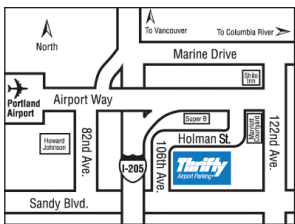

Take Exit 24B off I-205 North or Exit 24 off I-205 South, then East on Airport Way to Holman.

**Reserve Parking On-Line at**  
**[www.thriftyparking.com](http://www.thriftyparking.com)**  
**Enter Promo Code: AZUGOV**