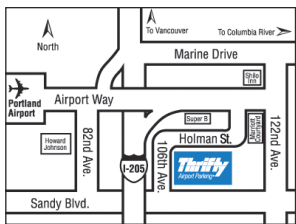

503-254-6563
888-634-PARK

Take Exit 24B off I-205 North or Exit 24 off I-205 South, then East on Airport Way to Holman.

Reserve Parking On-Line at
www.thriftyparking.com
Enter Promo Code: AZUGOV

Also Offering Auto Service