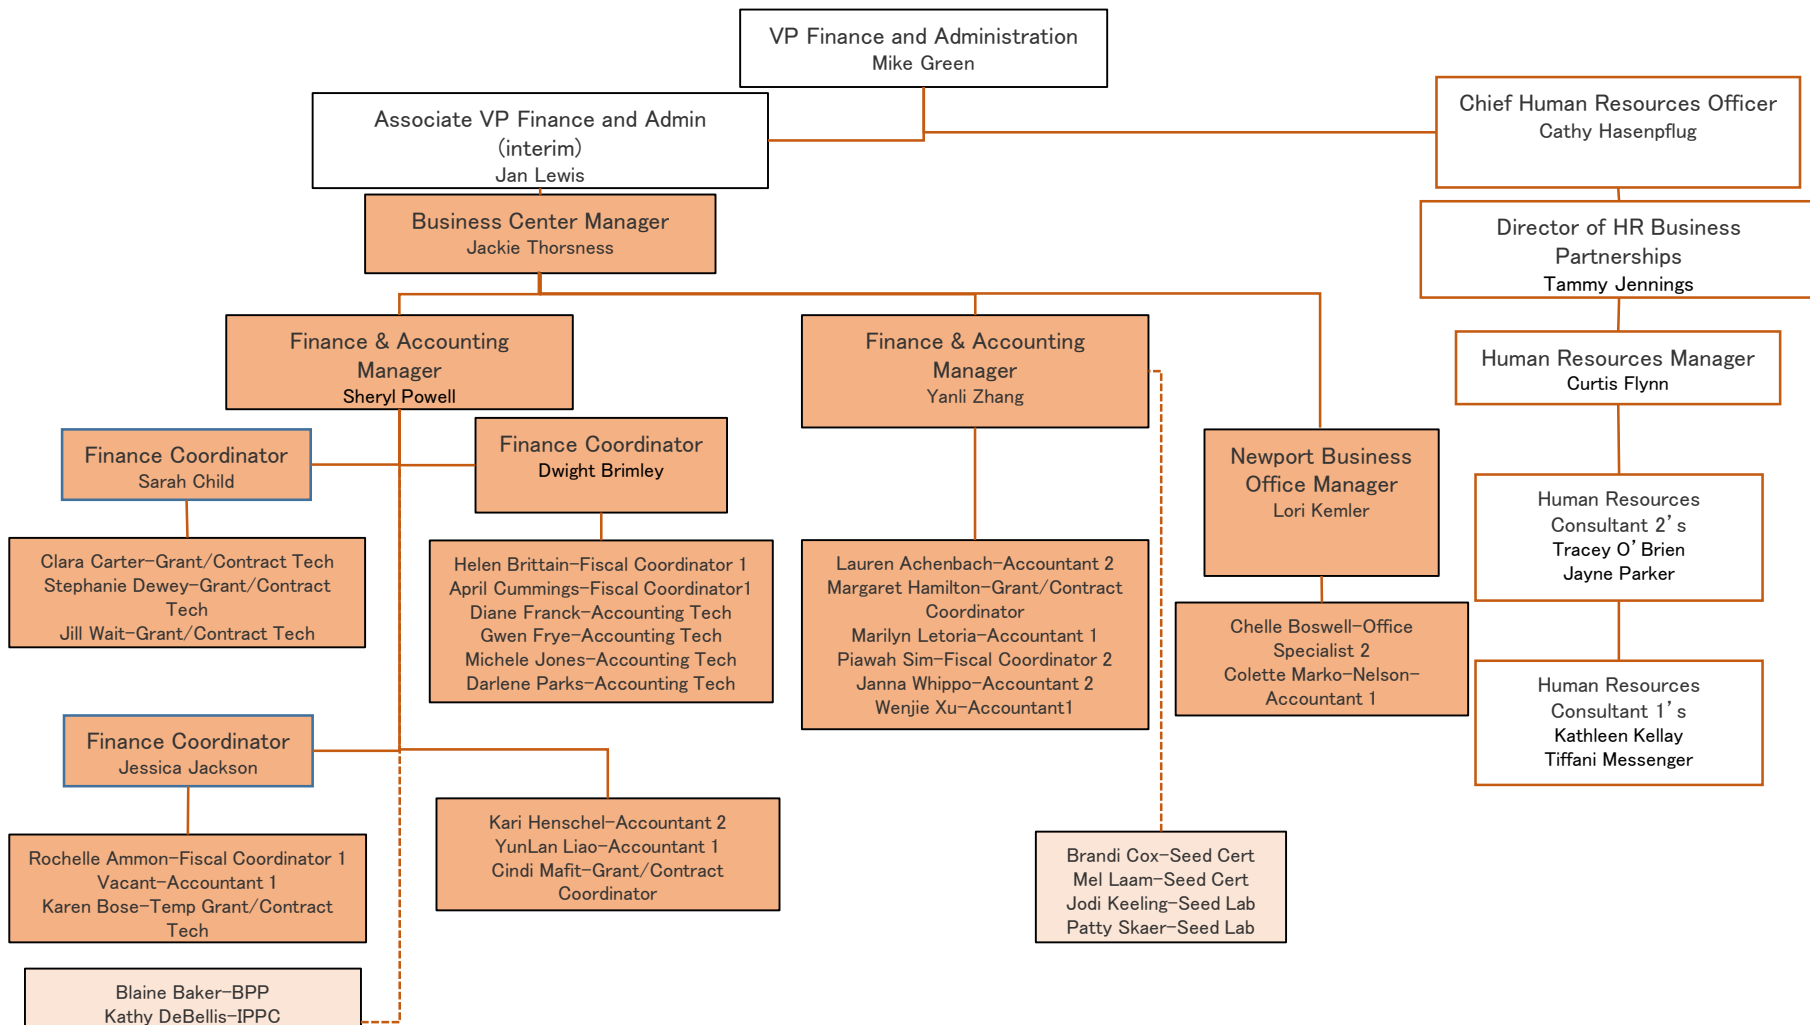

# Agricultural Sciences and Marine Sciences Business Center (AMBC) Organization Chart

Computer Coordinator: Dwight Brimley  
 Key Coordinator: Dwight Brimley  
 Telephone Coordinator: Michele Jones  
 Website Coordinator: Sheryl Powell  
 Student Supervisor: Sheryl Powell

**F&A Unit Assignments for Sheryl**

AG ED	ADMIN	CBARC	KBREC
ANRS	AQUA	COAREC	MCAREC
BPP	BRR	EOARC	MES
EMT	EOU AG	FIC	NWREC
IPPC	SUN GRANT	MSI	HAREC
	SOREC		

**F&A Unit Assignments for Yanli**

AE	BEE
CGRB	CSS
FST	FW
GRNHSE	HORT
OWRI	SEED CERT
SEED LAB	

**F&A Unit Assignments for Lori**

CIMRS	COMES
HMSC	-ASTORIA
MMI	-NEWPORT

CHEM	EESC	PHHS	MICRO	STAT	VET MED
------	------	------	-------	------	---------