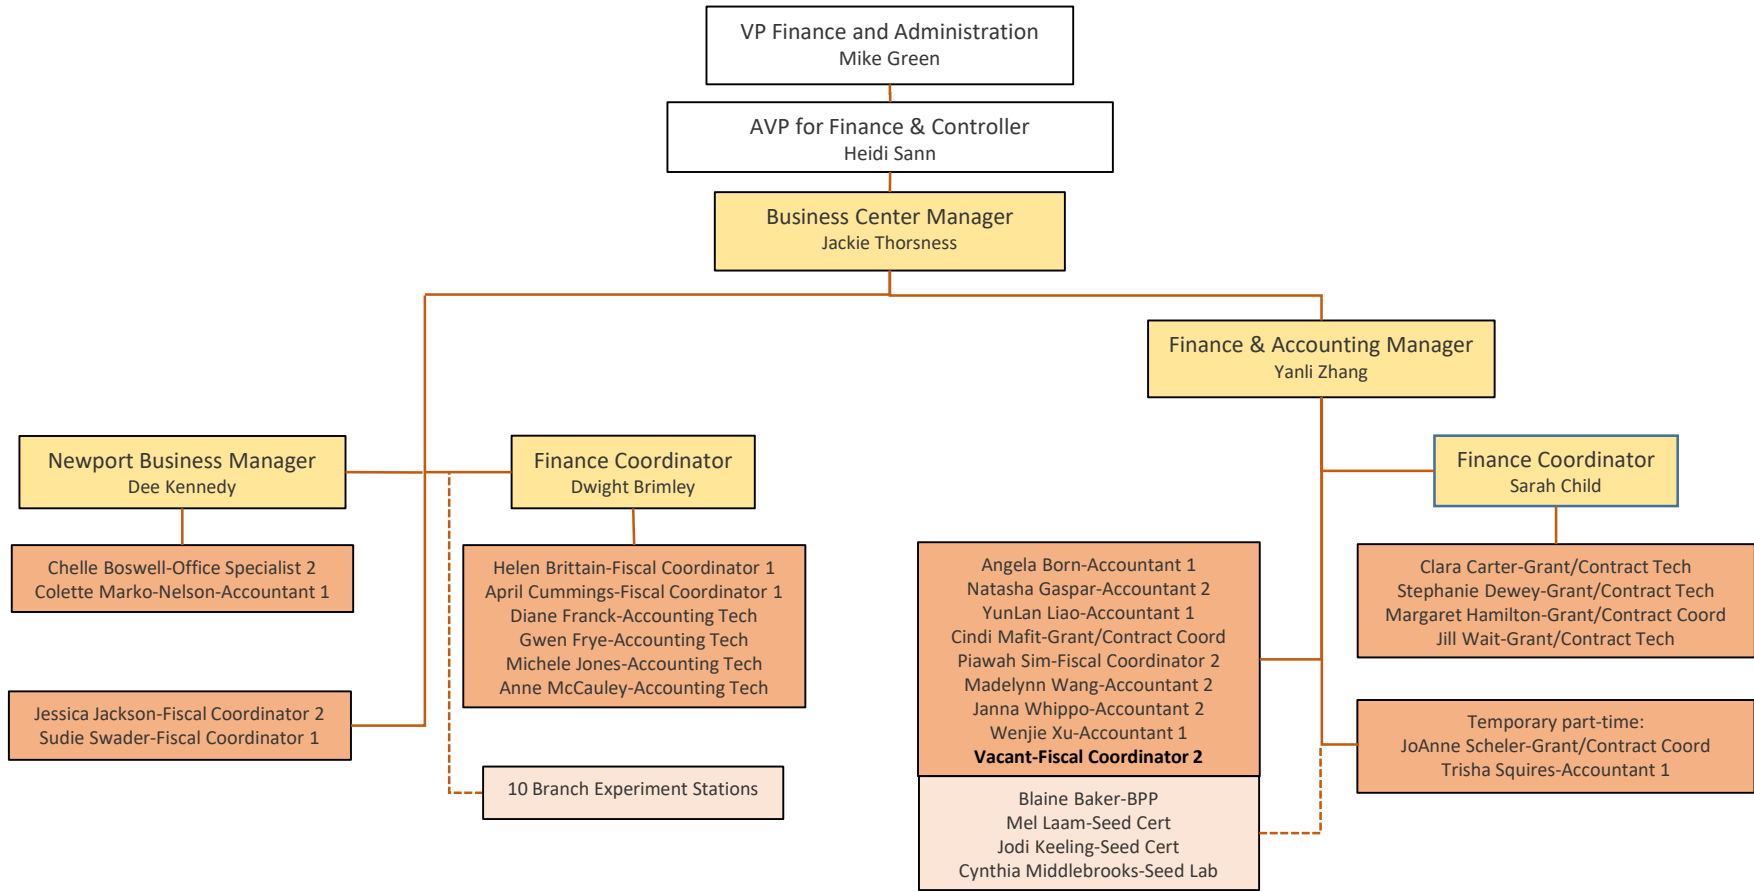

# Agricultural Sciences and Marine Sciences Business Center (AMBC) Organization Chart

Unit Assignments for Dee
CIMRS COMES-Astoria COMES-Newport HMSC MMI

Unit Assignments for Dwight	
AG ED CFU MSI CBARC COAREC EOARC-Burns EOARC-Union	FIC HAREC KBREC MCAREC MES NWREC SOREC

Unit Assignments for Yanli			
AEC ADMIN ANRS BEE BPP BRR	CSS EMT EOANRP FST FW GHIC	GRNHSE HORT OIPMC OWRI SEED CERT SEED LAB	SUN GRANT SUST TISC
CGRB CHEM	MICRO PHHS	STATS VETMED	

AMBC managers
AMBC staff
CAS Unit staff

Computer Coordinator: Dwight Brimley  
 Key Coordinator: Dwight Brimley  
 Student Supervisor: Dwight Brimley  
 Telephone Coordinator: Michele Jones  
 Website Coordinator: Michele Jones

Effective 3/15/21