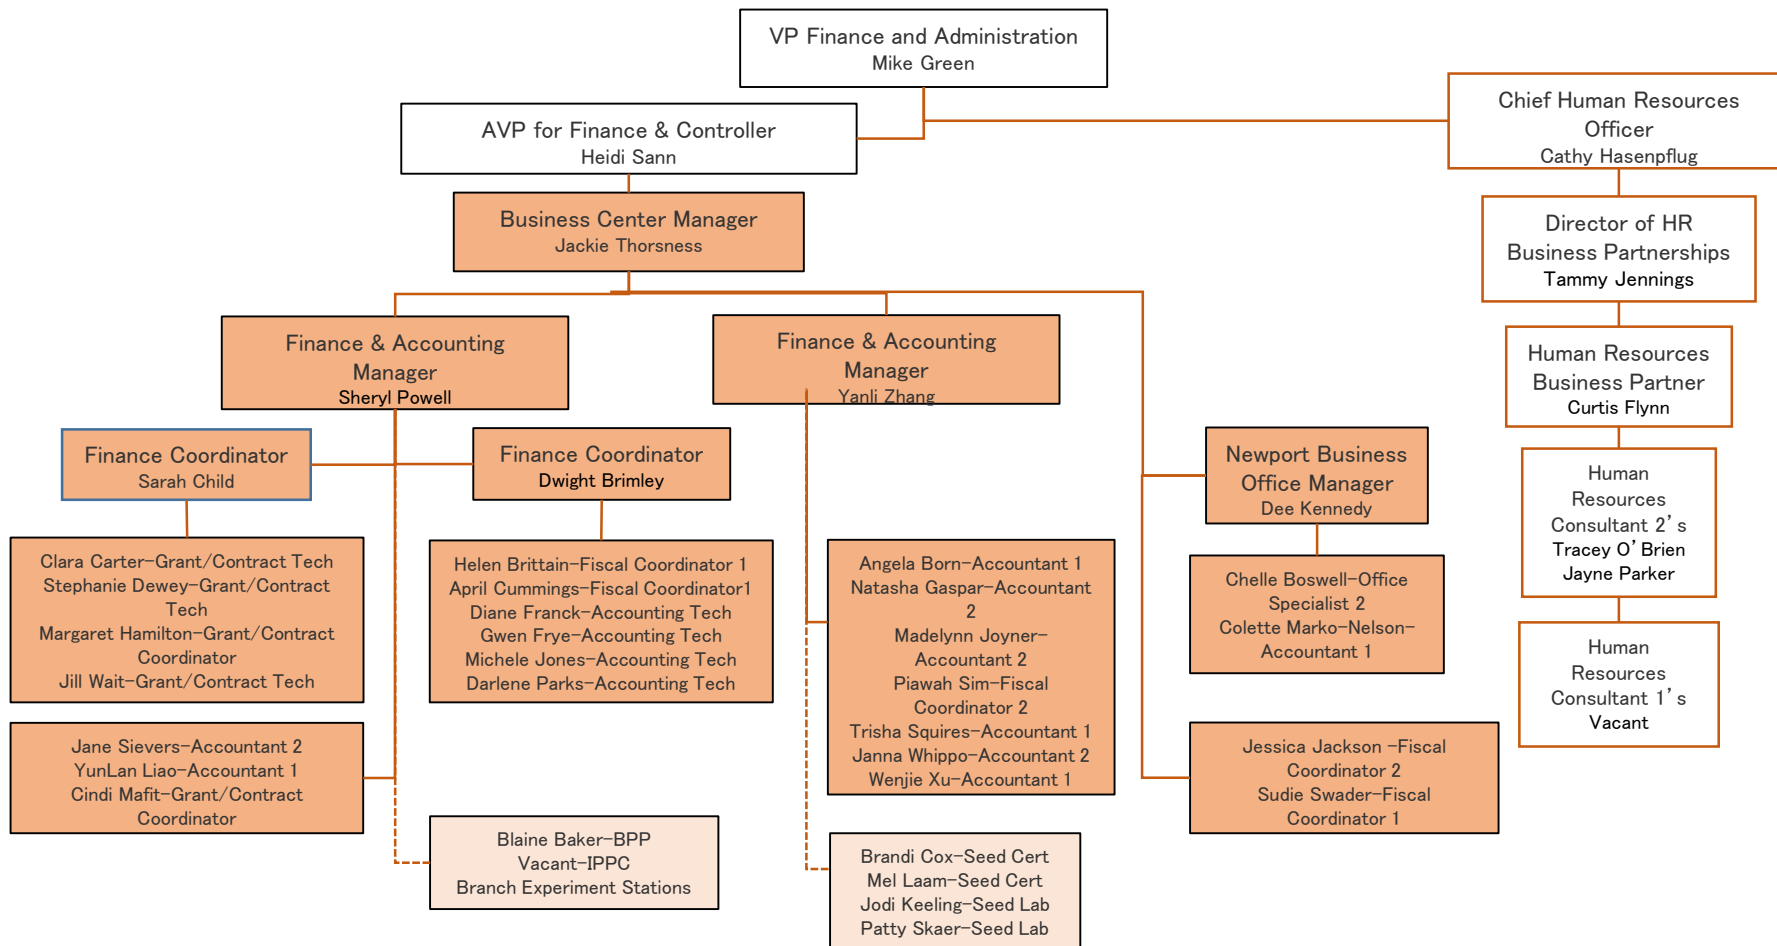

Agricultural Sciences and Marine Sciences Business Center (AMBC) Organization Chart

Computer Coordinator: Dwight Brimley
 Key Coordinator: Dwight Brimley
 Telephone Coordinator: Michele Jones
 Website Coordinator: Sheryl Powell
 Student Supervisor: Sheryl Powell

F&A Unit Assignments for Sheryl		
AG ED	IPPC	FIC
ANRS	MSI	HAREC
AQUA	CBARC	KBREC
BPP	COAREC	MCAREC
EMT	COMES-Astoria	MES
EOU AG	EOARC-Burns & Union	
NWREC		SOREC

F&A Unit Assignments for Yanli	
AEC	HEMP CTR
ADMIN	HORT
BEE	OWRI
BRR	SEED
CERT	
CSS	SEED LAB
FST	SUN
GRANT	
FW	SUST
GRNHSE	

F&A Unit Assignments for Dee	
CIMRS	COMES-
Newport	
HMSC	MMI

CGRB	CHEM	EESC	EHSC	MICRO	PHHS
STAT	VETMED				